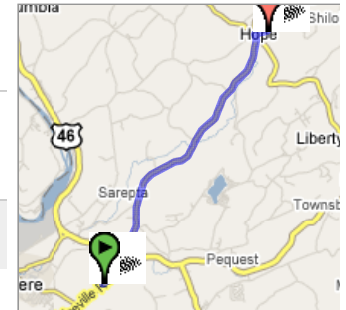

Start **County Road 519
Belvidere, NJ 07823**
End **320 Hope-Johnsonburg Rd
Blairstown, NJ 07825**
Travel **7.6 mi – about 15 mins, up to 25 mins
in traffic**

Get Google Maps on your phone
Text the word "GMAPS" to 466453

 **County Road 519
Belvidere, NJ 07823**

Drive: 7.6 mi – about 15 mins, up to 25 mins in traffic

1. Head **northeast** on **S Bridgeville Rd/CR-519** toward **Pequest Dr**
Continue to follow CR-519

7.3 mi
14 mins

➔ 2. Turn **right** to stay on **CR-519**

0.3 mi
2 mins

 **320 Hope-Johnsonburg Rd
Blairstown, NJ 07825**

These directions are for planning purposes only. You may find that construction projects, traffic, or other events may cause road conditions to differ from the map results.

Map data ©2007 NAVTEQ™

Overview

Start

End

Map data ©2007 NAVTEQ™