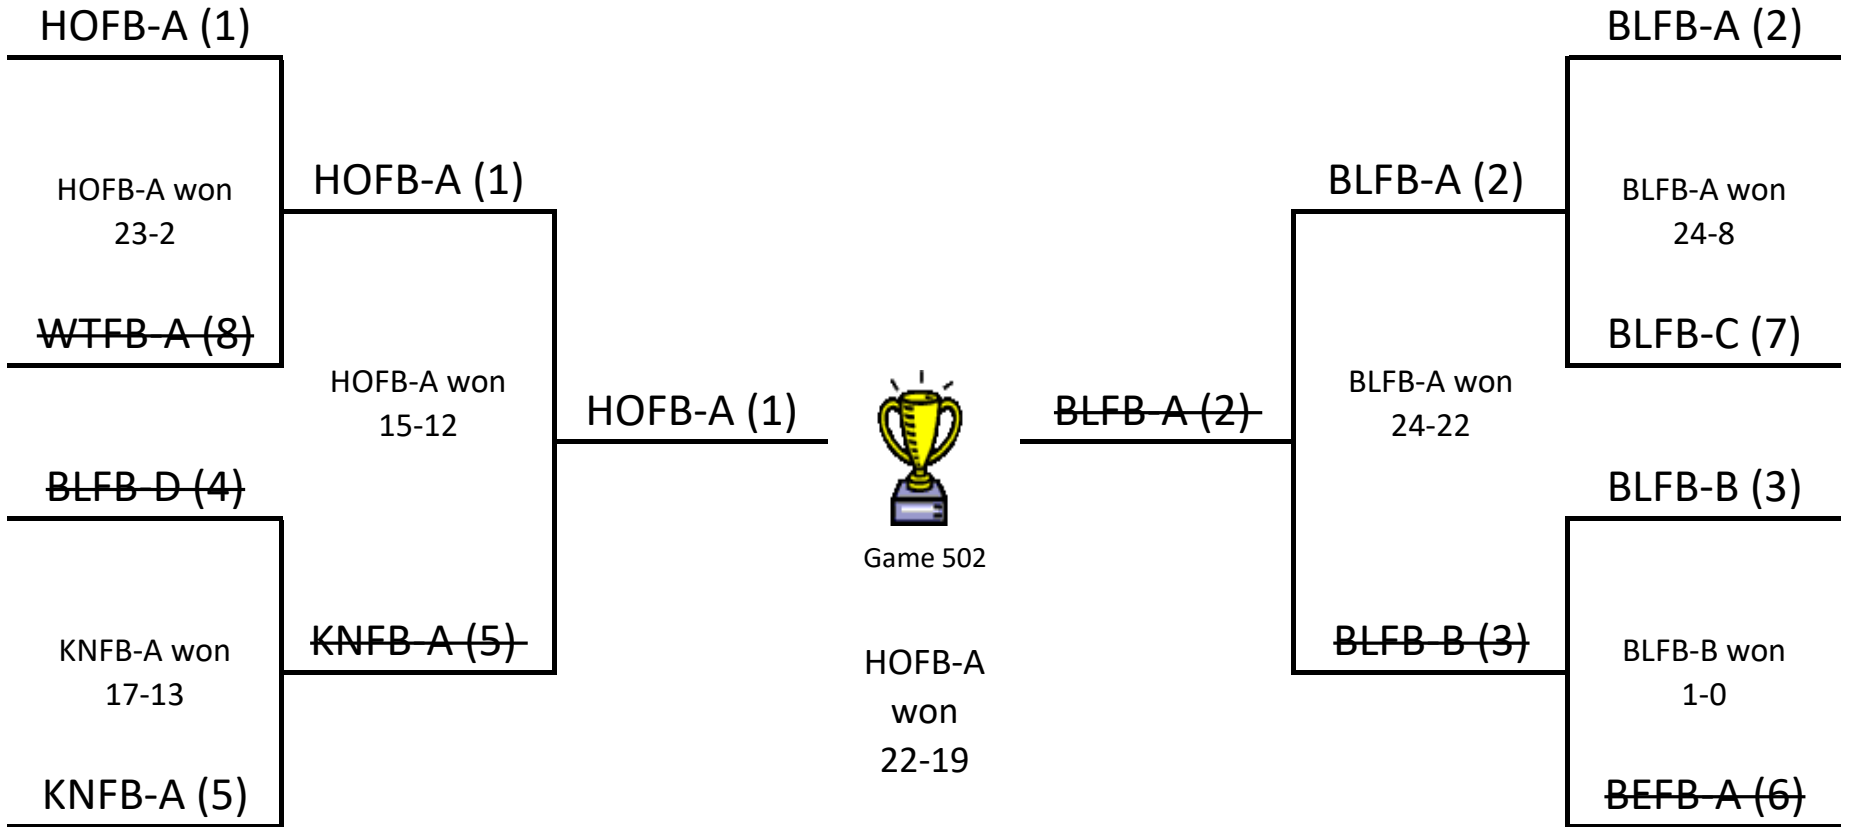

2018 WCBL Freshman Boys Playoffs