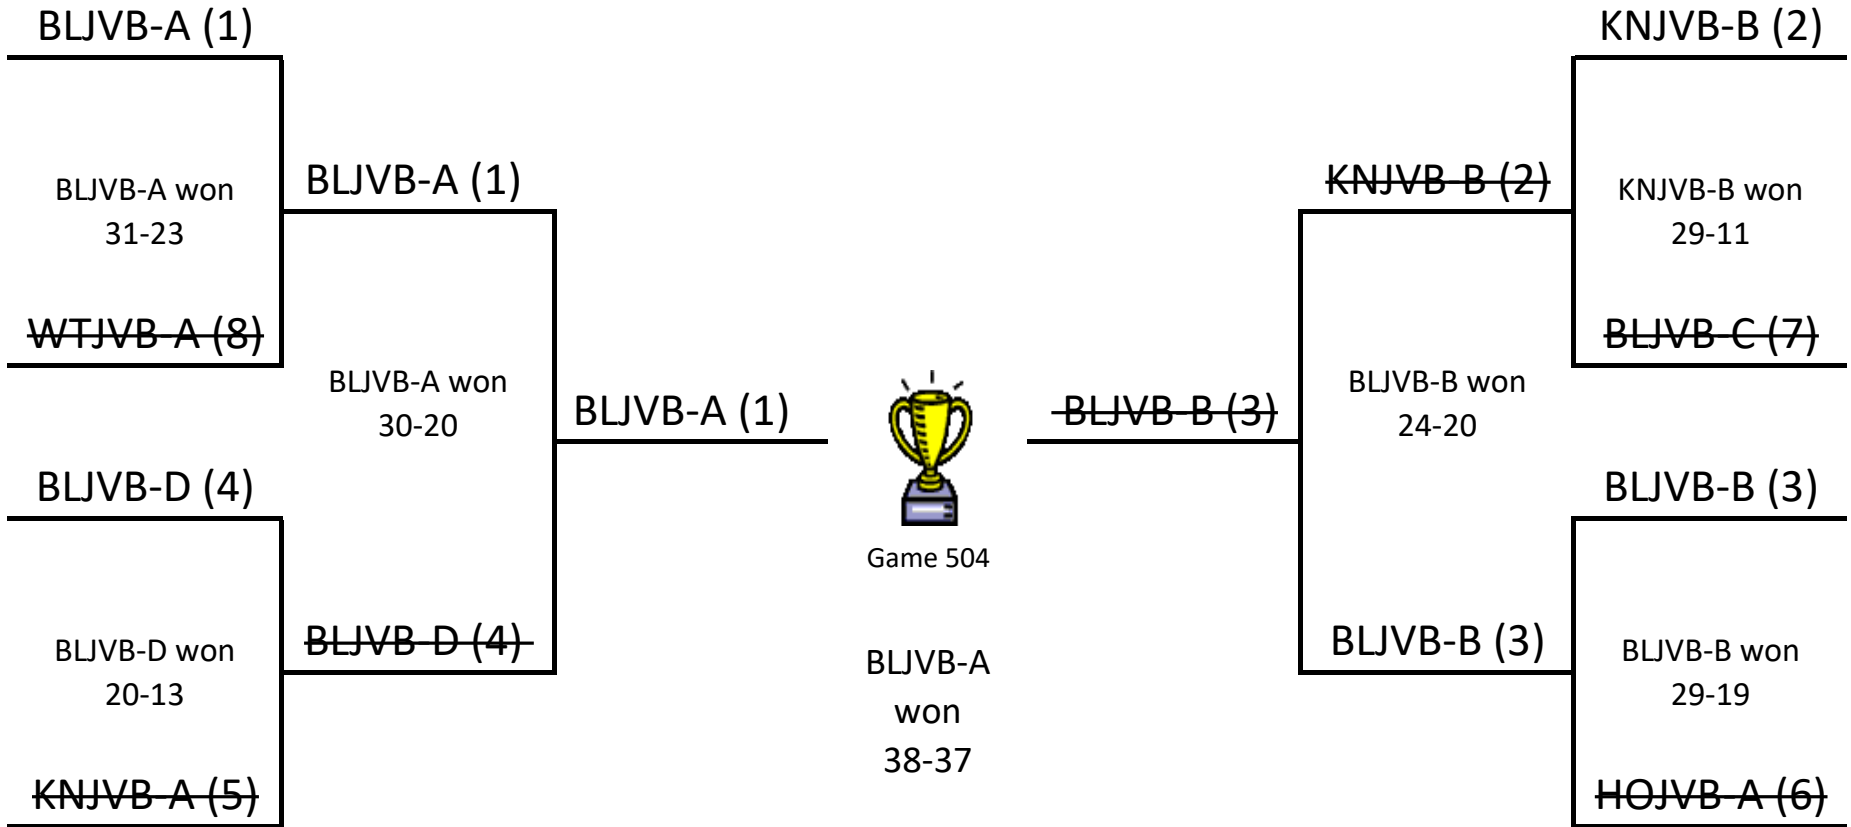

2018 WCBL Freshman Girls Playoffs

2018 WCBL Freshman Boys Playoffs

2018 WCBL JV Girls Playoffs

2018 WCBL JV Boys Playoffs

2018 WCBL Varsity Girls Playoffs

2018 WCBL Varsity Boys Playoffs

Playoff Results for 2017-18 Season

Game #	Day	Date	Time	Team	Result	Team	Win Score	Lose Score	Round	Level
412	Wednesday	2/28	7:00 PM	KNJVB-B	def	BLJVB-C	29	11	1	JVB
415	Wednesday	2/28	8:00 PM	KNVG-A	def	WTVG-B	59	15	1	VG
416	Wednesday	2/28	7:00 PM	BEVG-A	def	HAVG-B	41	35	1	VG
417	Wednesday	2/28	6:00 PM	WTVG-A	def	HAVG-A	45	30	1	VG
420	Wednesday	2/28	8:00 PM	BEVB-A	def	HOVB-A	52	21	1	VB
422	Wednesday	2/28	7:00 PM	WTVB-B	def	WTVB-A	41	37	1	VB
410	Thursday	3/1	8:00 PM	BLJVG-B	def	WTJVG-A	20	12	1	JVG
432	Friday	3/9	8:00 PM	WTVG-A	def	BEVG-A	50	47	2	VG
406	Saturday	3/10	12:30 PM	BLFB-B	forfiet	BEFB-A	1	0	1	FB
409	Saturday	3/10	3:30 PM	BLJVG-C	forfiet	BEJVG-A	1	0	1	JVG
405	Saturday	3/10	9:00 AM	BLFB-A	def	BLFB-C	24	8	1	FB
413	Saturday	3/10	2:30 PM	BLJVB-B	def	HOJVB-A	29	19	1	JVB
418	Saturday	3/10	1:30 PM	BLVG-B	def	BLVG-A	23	18	1	VG
419	Saturday	3/10	11:00 AM	BLVB-A	def	HAVB-A	55	26	1	VB
421	Saturday	3/10	10:00 AM	BLVB-C	def	BLVB-B	41	40	1	VB
401	Monday	3/12	6:00 PM	KNFG-A	def	HAFG-A	8	2	1	FG
402	Monday	3/12	6:00 PM	BLFG-B	def	HOFG-A	13	10	1	FG
403	Monday	3/12	7:00 PM	BEFG-A	def	BLFG-A	16	5	1	FG
404	Monday	3/12	7:00 PM	HOFB-A	def	WTFB-A	23	2	1	FB
407	Monday	3/12	6:00 PM	KNFB-A	def	BLFB-D	17	13	1	FB
427	Monday	3/12	7:00 PM	KNJVG-A	def	BLJVG-B	22	7	2	JVG
428	Monday	3/12	7:00 PM	BLJVG-C	def	HAJVG-A	10	9	1	JVG
431	Monday	3/12	8:00 PM	KNVG-A	def	BLVG-B	28	14	2	VG
414	Tuesday	3/13	6:00 PM	BLJVB-D	def	KNJVB-A	20	13	1	JVB
411	Tuesday	3/13	7:00 PM	BLJVB-A	def	WTJVB-A	31	23	1	JVB
434	Wednesday	3/14	8:00 PM	BEVB-A	def	BLVB-C	51	36	2	VB
426	Wednesday	3/14	6:00 PM	BLFB-A	def	BLFB-B	24	22	2	FB
429	Wednesday	3/14	7:00 PM	BLJVB-A	def	BLJVB-D	30	20	2	JVB
433	Wednesday	3/14	8:00 PM	BLVB-A	def	WTVB-B	49	46	2	VB