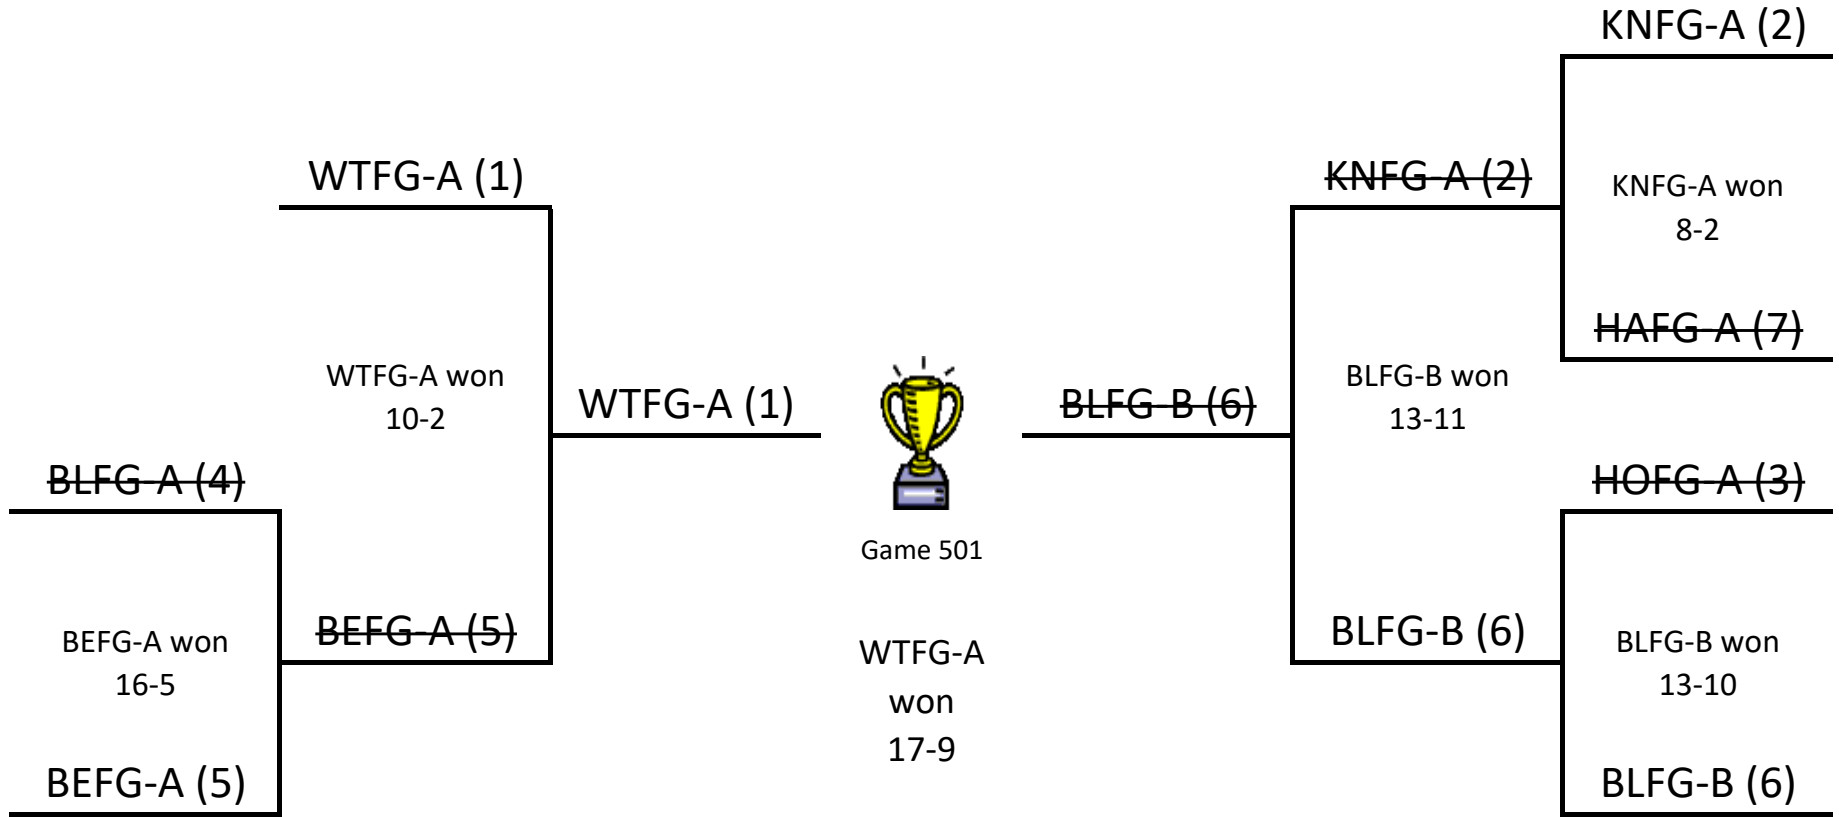

423	Wednesday	3/14	6:00 PM	White	WTFG-A	BEFG-A	FG	B Tickle	J Boehm
501	Friday	3/16	6:00 PM	Blairstown	WTFG-A	BLFG-B	FG	M Boylan	M Schwar
502	Friday	3/16	7:30 PM	Blairstown	HOFB-A	BLFB-A	FB	M Boylan	M Schwar
503	Saturday	3/17	10:00 AM	Blairstown	KNJVG-A	BLJVG-C	JVG	H McClary	S Favino
504	Saturday	3/17	11:30 AM	Blairstown	BLJVB-A	BLJVB-B	JVB	H McClary	S Favino
505	Saturday	3/17	1:00 PM	Blairstown	KNVG-A	WTVG-A	VG	J Stahl	B Schott
506	Saturday	3/17	2:30 PM	Blairstown	BLVB-A	BEVB-A	VB	J Stahl	B Schott

2018 WCBL Freshman Girls Playoffs