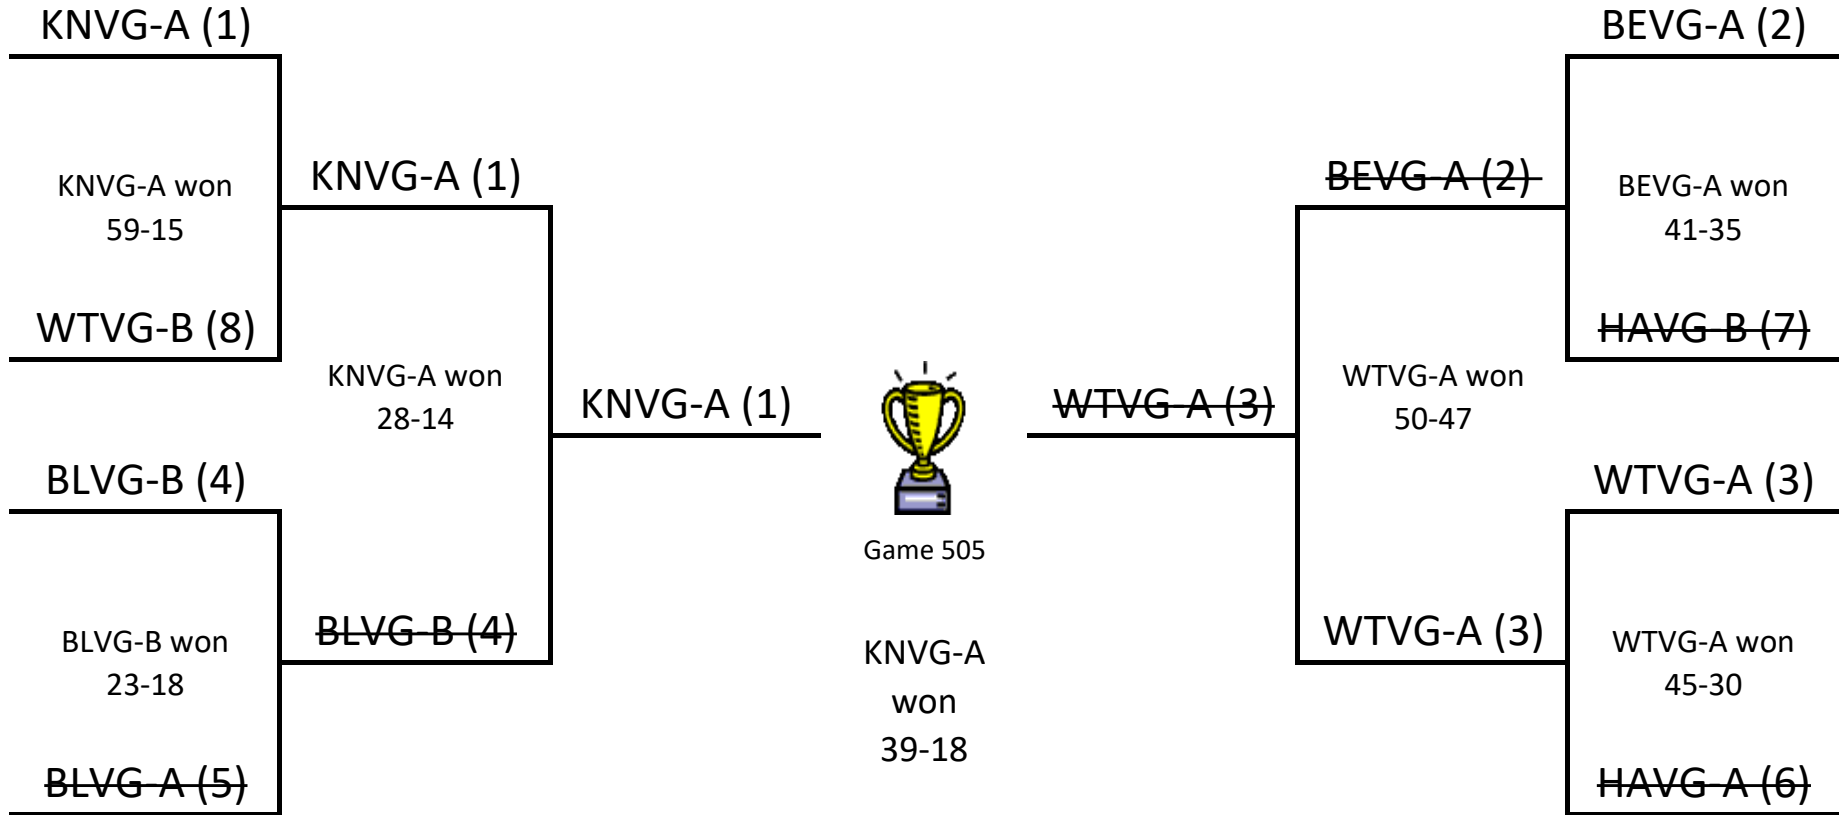

2018 WCBL Freshman Girls Playoffs

2018 WCBL Freshman Boys Playoffs

2018 WCBL JV Girls Playoffs

2018 WCBL JV Boys Playoffs

2018 WCBL Varsity Girls Playoffs

2018 WCBL Varsity Boys Playoffs

Playoff Results for 2017-18 Season

Game #	Day	Date	Time	Team	Result	Team	Win Score	Lose Score	Round	Level
412	Wednesday	2/28	7:00 PM	KNJVB-B	def	BLJVB-C	29	11	1	JVB
415	Wednesday	2/28	8:00 PM	KNVG-A	def	WTVG-B	59	15	1	VG
416	Wednesday	2/28	7:00 PM	BEVG-A	def	HAVG-B	41	35	1	VG
417	Wednesday	2/28	6:00 PM	WTVG-A	def	HAVG-A	45	30	1	VG
420	Wednesday	2/28	8:00 PM	BEVB-A	def	HOVB-A	52	21	1	VB
422	Wednesday	2/28	7:00 PM	WTVB-B	def	WTVB-A	41	37	1	VB
410	Thursday	3/1	8:00 PM	BLJVG-B	def	WTJVG-A	20	12	1	JVG
432	Friday	3/9	8:00 PM	WTVG-A	def	BEVG-A	50	47	2	VG
406	Saturday	3/10	12:30 PM	BLFB-B	forfiet	BEFB-A	1	0	1	FB
409	Saturday	3/10	3:30 PM	BLJVG-C	forfiet	BEJVG-A	1	0	1	JVG
405	Saturday	3/10	9:00 AM	BLFB-A	def	BLFB-C	24	8	1	FB
413	Saturday	3/10	2:30 PM	BLJVB-B	def	HOJVB-A	29	19	1	JVB
418	Saturday	3/10	1:30 PM	BLVG-B	def	BLVG-A	23	18	1	VG
419	Saturday	3/10	11:00 AM	BLVB-A	def	HAVB-A	55	26	1	VB
421	Saturday	3/10	10:00 AM	BLVB-C	def	BLVB-B	41	40	1	VB
401	Monday	3/12	6:00 PM	KNFG-A	def	HAFG-A	8	2	1	FG
402	Monday	3/12	6:00 PM	BLFG-B	def	HOFG-A	13	10	1	FG
403	Monday	3/12	7:00 PM	BEFG-A	def	BLFG-A	16	5	1	FG
404	Monday	3/12	7:00 PM	HOFB-A	def	WTFB-A	23	2	1	FB
407	Monday	3/12	6:00 PM	KNFB-A	def	BLFB-D	17	13	1	FB
427	Monday	3/12	7:00 PM	KNJVG-A	def	BLJVG-B	22	7	2	JVG
428	Monday	3/12	7:00 PM	BLJVG-C	def	HAJVG-A	10	9	1	JVG
431	Monday	3/12	8:00 PM	KNVG-A	def	BLVG-B	28	14	2	VG
414	Tuesday	3/13	6:00 PM	BLJVB-D	def	KNJVB-A	20	13	1	JVB
411	Tuesday	3/13	7:00 PM	BLJVB-A	def	WTJVB-A	31	23	1	JVB
434	Wednesday	3/14	8:00 PM	BEVB-A	def	BLVB-C	51	36	2	VB
426	Wednesday	3/14	6:00 PM	BLFB-A	def	BLFB-B	24	22	2	FB
429	Wednesday	3/14	7:00 PM	BLJVB-A	def	BLJVB-D	30	20	2	JVB
433	Wednesday	3/14	8:00 PM	BLVB-A	def	WTVB-B	49	46	2	VB