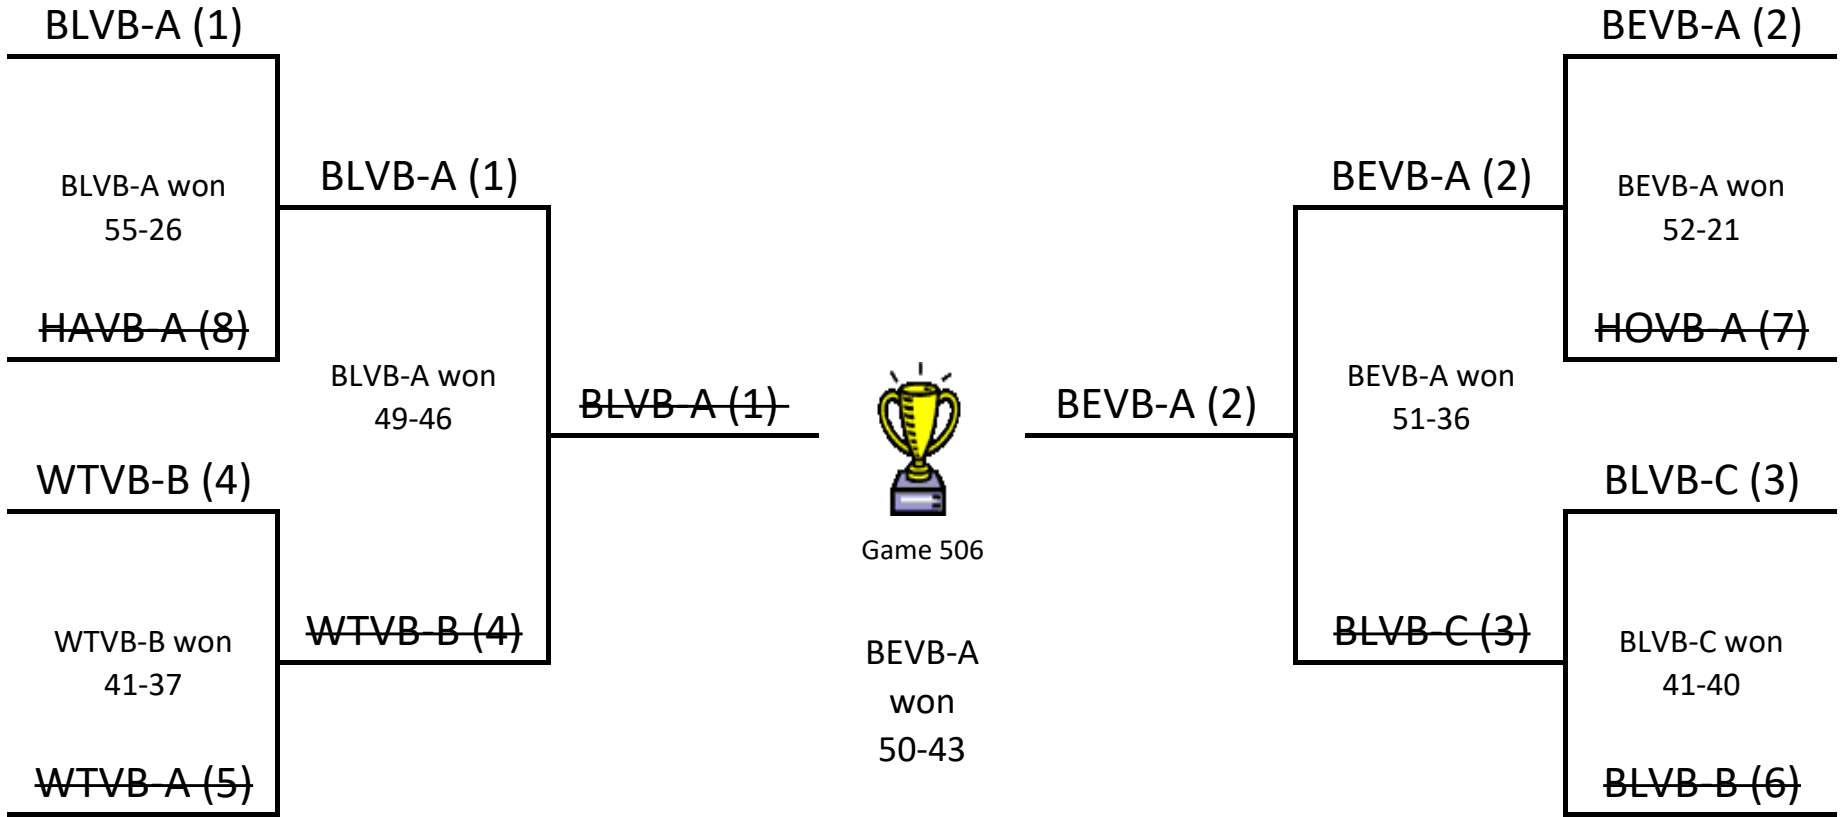

2018 WCBL Freshman Girls Playoffs

2018 WCBL Freshman Boys Playoffs

2018 WCBL JV Girls Playoffs

2018 WCBL JV Boys Playoffs

2018 WCBL Varsity Girls Playoffs

2018 WCBL Varsity Boys Playoffs

Playoff Results for 2017-18 Season

Game #	Day	Date	Time	Team	Result	Team	Win Score	Lose Score	Round	Level
412	Wednesday	2/28	7:00 PM	KNJVB-B	def	BLJVB-C	29	11	1	JVB
415	Wednesday	2/28	8:00 PM	KNVG-A	def	WTVG-B	59	15	1	VG
416	Wednesday	2/28	7:00 PM	BEVG-A	def	HAVG-B	41	35	1	VG
417	Wednesday	2/28	6:00 PM	WTVG-A	def	HAVG-A	45	30	1	VG
420	Wednesday	2/28	8:00 PM	BEVB-A	def	HOVB-A	52	21	1	VB
422	Wednesday	2/28	7:00 PM	WTVB-B	def	WTVB-A	41	37	1	VB
410	Thursday	3/1	8:00 PM	BLJVG-B	def	WTJVG-A	20	12	1	JVG
432	Friday	3/9	8:00 PM	WTVG-A	def	BEVG-A	50	47	2	VG
406	Saturday	3/10	12:30 PM	BLFB-B	forfiet	BEFB-A	1	0	1	FB
409	Saturday	3/10	3:30 PM	BLJVG-C	forfiet	BEJVG-A	1	0	1	JVG
405	Saturday	3/10	9:00 AM	BLFB-A	def	BLFB-C	24	8	1	FB
413	Saturday	3/10	2:30 PM	BLJVB-B	def	HOJVB-A	29	19	1	JVB
418	Saturday	3/10	1:30 PM	BLVG-B	def	BLVG-A	23	18	1	VG
419	Saturday	3/10	11:00 AM	BLVB-A	def	HAVB-A	55	26	1	VB
421	Saturday	3/10	10:00 AM	BLVB-C	def	BLVB-B	41	40	1	VB
401	Monday	3/12	6:00 PM	KNFG-A	def	HAFG-A	8	2	1	FG
402	Monday	3/12	6:00 PM	BLFG-B	def	HOFG-A	13	10	1	FG
403	Monday	3/12	7:00 PM	BEFG-A	def	BLFG-A	16	5	1	FG
404	Monday	3/12	7:00 PM	HOFB-A	def	WTFB-A	23	2	1	FB
407	Monday	3/12	6:00 PM	KNFB-A	def	BLFB-D	17	13	1	FB
427	Monday	3/12	7:00 PM	KNJVG-A	def	BLJVG-B	22	7	2	JVG
428	Monday	3/12	7:00 PM	BLJVG-C	def	HAJVG-A	10	9	1	JVG
431	Monday	3/12	8:00 PM	KNVG-A	def	BLVG-B	28	14	2	VG
414	Tuesday	3/13	6:00 PM	BLJVB-D	def	KNJVB-A	20	13	1	JVB
411	Tuesday	3/13	7:00 PM	BLJVB-A	def	WTJVB-A	31	23	1	JVB
434	Wednesday	3/14	8:00 PM	BEVB-A	def	BLVB-C	51	36	2	VB
426	Wednesday	3/14	6:00 PM	BLFB-A	def	BLFB-B	24	22	2	FB
429	Wednesday	3/14	7:00 PM	BLJVB-A	def	BLJVB-D	30	20	2	JVB
433	Wednesday	3/14	8:00 PM	BLVB-A	def	WTVB-B	49	46	2	VB