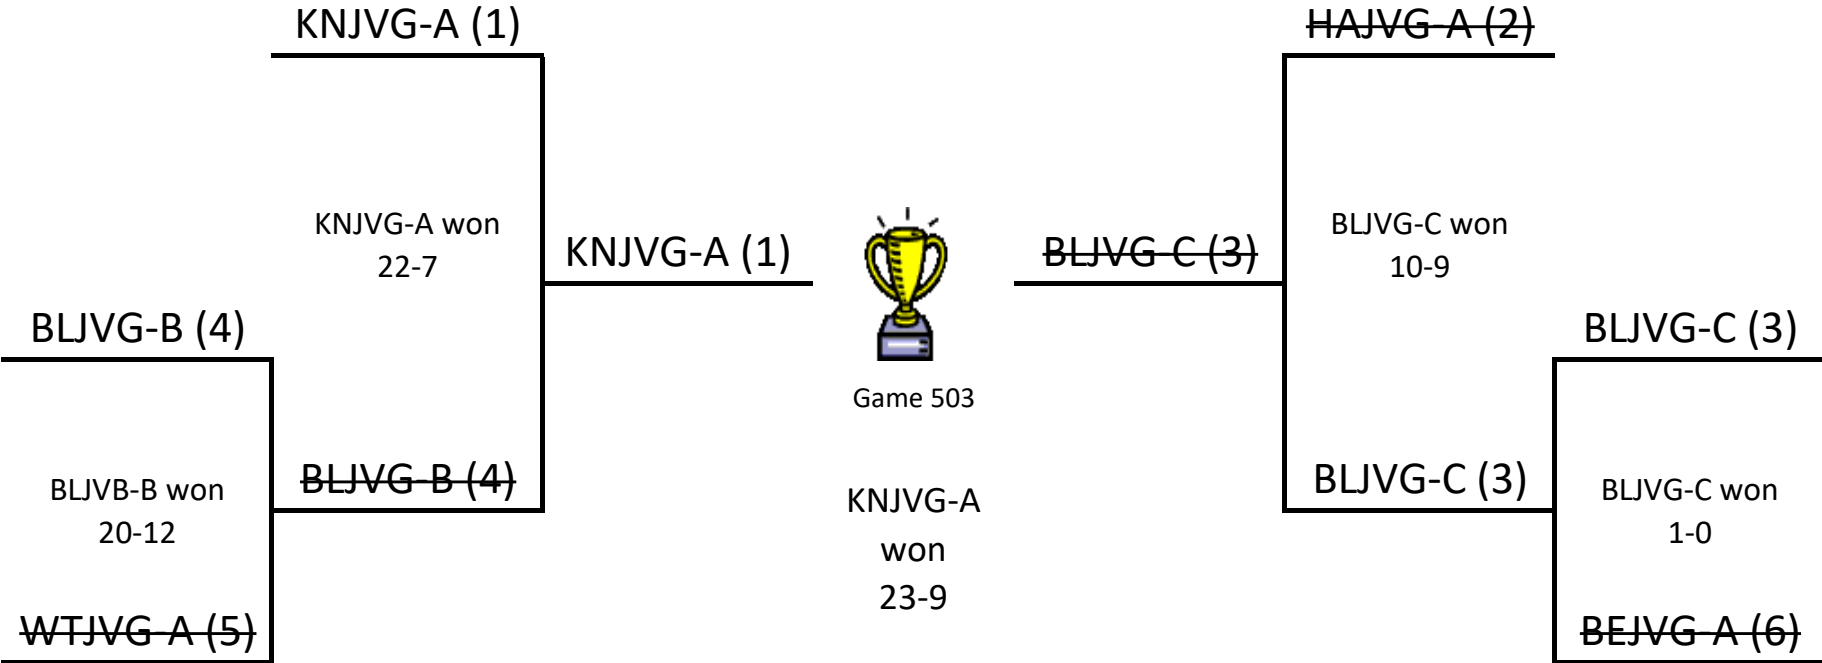

2018 WCBL JV Girls Playoffs